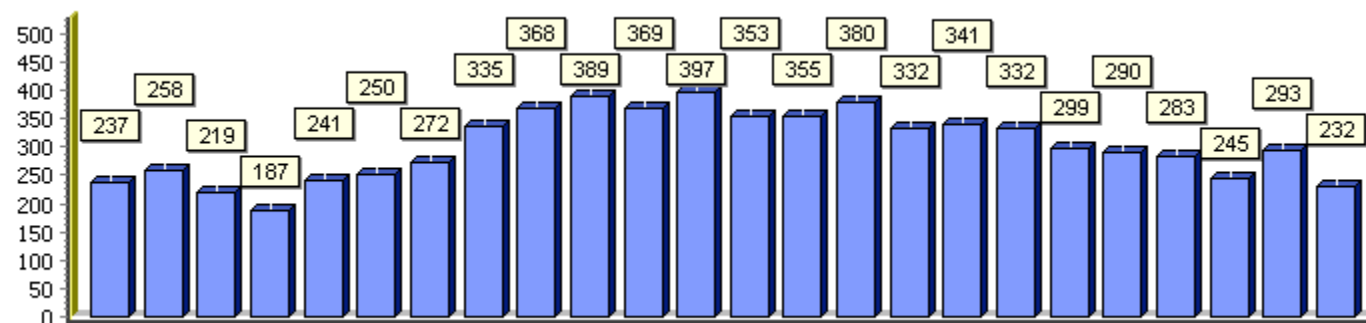

Reporting Period: Monday 01 October 2007 - Wednesday 31 October 2007  
 First Visit: Wednesday 31 October 2007  
 Last Visit: Wednesday 31 October 2007

Visitors Via Site Entry Alert  
 Google Free (Paid: No)

**Top 10 Countries**

**Top Regions Within United States**

**Top 10 Operating Systems**

**Top 10 Browsers**

**Time Of Day**

Reporting Period: Monday 01 October 2007 - Wednesday 31 October 2007  
 First Visit: Wednesday 31 October 2007  
 Last Visit: Wednesday 31 October 2007

	7257	64338					
50 Records							

Reporting Period: Monday 01 October 2007 - Wednesday 31 October 2007  
 First Visit: Wednesday 31 October 2007  
 Last Visit: Wednesday 31 October 2007

Visitors Via Site Entry Alert  
 Google Free (Paid: No)