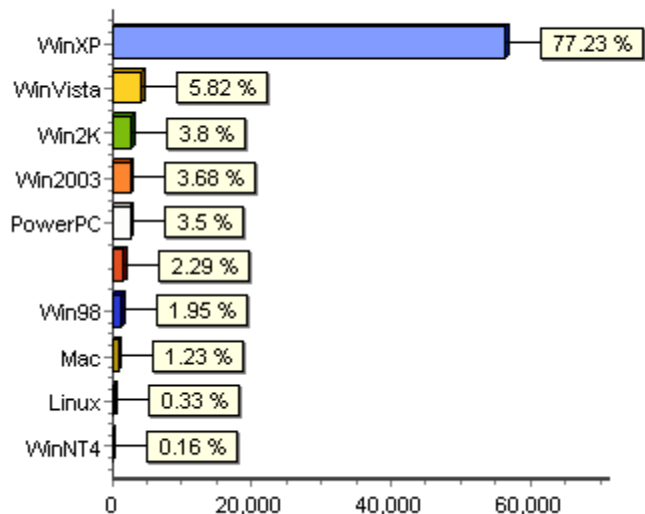

Reporting Period: Monday 01 October 2007 - Wednesday 31 October 2007  
 First Visit: Wednesday 31 October 2007  
 Last Visit: Wednesday 31 October 2007

Visitors Via Site Entry Alert  
 Default (All Visitors) (Paid: No)

**Top 10 Countries**

**Top Regions Within United States**

**Top 10 Operating Systems**

**Top 10 Browsers**

**Time Of Day**

Reporting Period: Monday 01 October 2007 - Wednesday 31 October 2007  
 First Visit: Wednesday 31 October 2007  
 Last Visit: Wednesday 31 October 2007