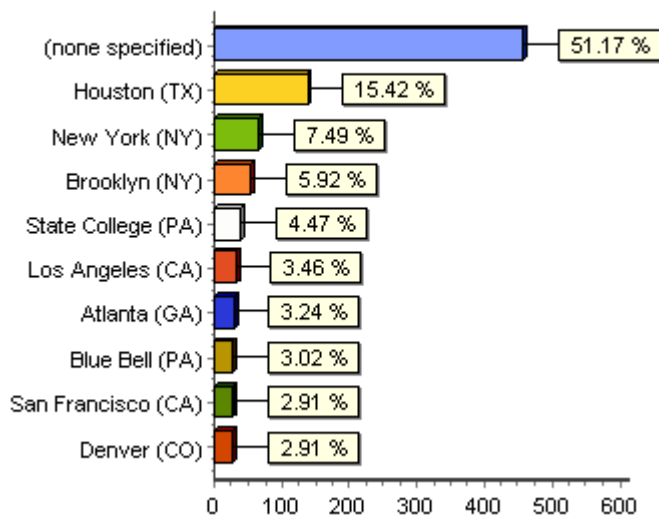

Top Regions Within United States