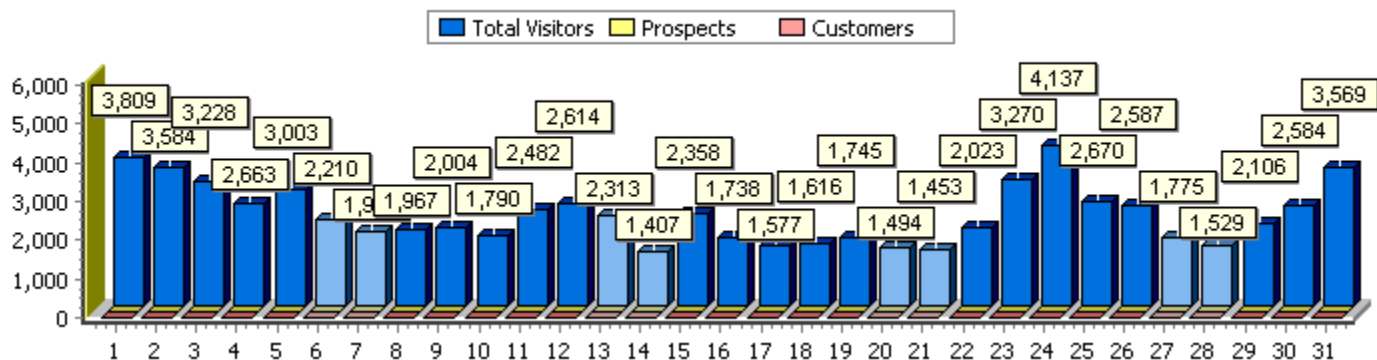

Reporting Period: Monday 01 October 2007 - Wednesday 31 October 2007
First Visit: Wednesday 31 October 2007
Last Visit: Wednesday 31 October 2007

Visitors Via Site Entry Alert
Default (All Visitors) (Paid: No)

October Summary

Date	Total Visitors	New Visitors	Prospects	Customers	Page Views	Cost	Revenue
01 Oct 2007 Mon	3809	1144	0	0	25573	.00	.00
02 Oct 2007 Tue	3584	872	0	0	33005	.00	.00
03 Oct 2007 Wed	3228	728	0	0	70208	.00	.00
04 Oct 2007 Thu	2663	668	0	0	48864	.00	.00
05 Oct 2007 Fri	3003	881	0	0	19674	.00	.00
06 Oct 2007 Sat	2210	688	0	0	18452	.00	.00
07 Oct 2007 Sun	1925	665	0	0	16126	.00	.00
08 Oct 2007 Mon	1967	599	0	0	20408	.00	.00
09 Oct 2007 Tue	2004	527	0	0	17809	.00	.00
10 Oct 2007 Wed	1790	481	0	0	20192	.00	.00
11 Oct 2007 Thu	2482	447	0	0	50273	.00	.00
12 Oct 2007 Fri	2614	423	0	0	69042	.00	.00
13 Oct 2007 Sat	2313	438	0	0	30731	.00	.00
14 Oct 2007 Sun	1407	340	0	0	12577	.00	.00
15 Oct 2007 Mon	2358	541	0	0	19223	.00	.00
16 Oct 2007 Tue	1738	459	0	0	13073	.00	.00
17 Oct 2007 Wed	1577	420	0	0	11670	.00	.00
18 Oct 2007 Thu	1616	424	0	0	13480	.00	.00
19 Oct 2007 Fri	1745	423	0	0	35053	.00	.00
20 Oct 2007 Sat	1494	406	0	0	12599	.00	.00
21 Oct 2007 Sun	1453	391	0	0	12015	.00	.00
22 Oct 2007 Mon	2023	538	0	0	18346	.00	.00
23 Oct 2007 Tue	3270	522	0	0	244458	.00	.00
24 Oct 2007 Wed	4137	614	0	0	87172	.00	.00
25 Oct 2007 Thu	2670	631	0	0	211694	.00	.00
26 Oct 2007 Fri	2587	671	0	0	122968	.00	.00
27 Oct 2007 Sat	1775	495	0	0	19625	.00	.00
28 Oct 2007 Sun	1529	399	0	0	16691	.00	.00
29 Oct 2007 Mon	2106	475	0	0	21925	.00	.00
30 Oct 2007 Tue	2584	603	0	0	32496	.00	.00
31 Oct 2007 Wed	3569	828	0	0	60268	.00	.00
Totals	73230	17741	0	0	1405690	.00	.00
	Ave 2287	Ave 553	.0%	.0%	Ave 19.2