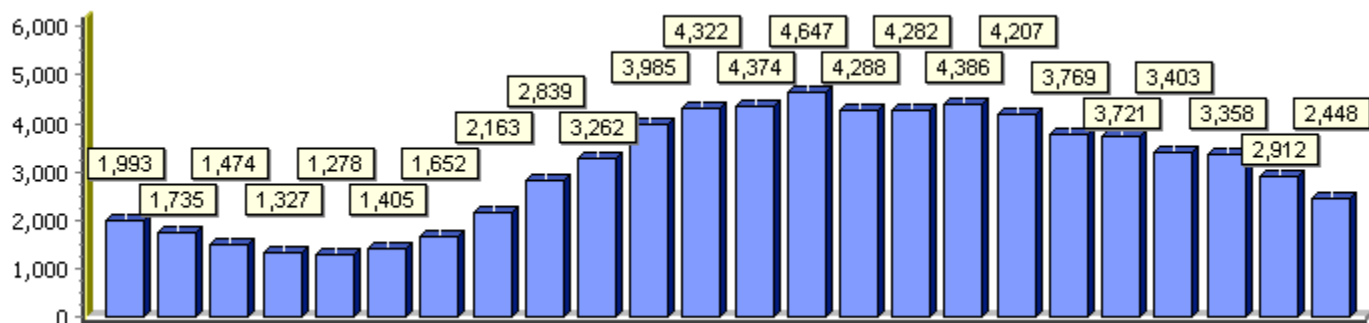

**Top 10 Countries**

**Top Regions Within United States**

**Top 10 Operating Systems**

**Top 10 Browsers**

**Time Of Day**

Reporting Period: Monday 01 October 2007 - Wednesday 31 October 2007  
 First Visit: Wednesday 31 October 2007  
 Last Visit: Wednesday 31 October 2007