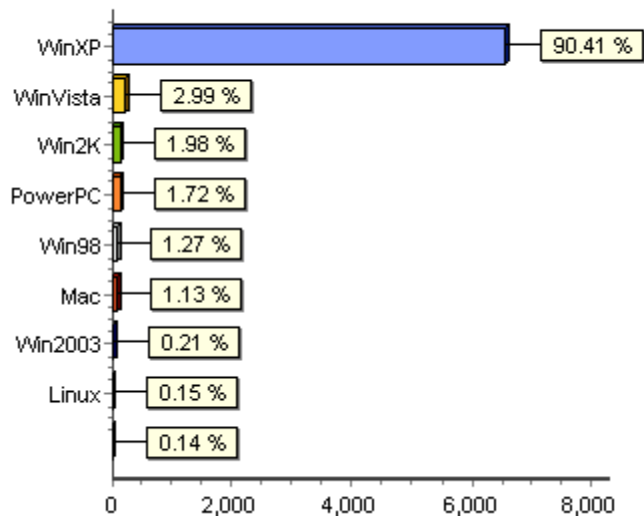

Reporting Period: Monday 01 October 2007 - Wednesday 31 October 2007  
 First Visit: Wednesday 31 October 2007  
 Last Visit: Wednesday 31 October 2007

Visitors Via Site Entry Alert  
 Google Free (Paid: No)

**Top 10 Countries**

**Top Regions Within United States**

**Top 10 Operating Systems**

**Top 10 Browsers**

**Time Of Day**

Reporting Period: Monday 01 October 2007 - Wednesday 31 October 2007  
 First Visit: Wednesday 31 October 2007  
 Last Visit: Wednesday 31 October 2007