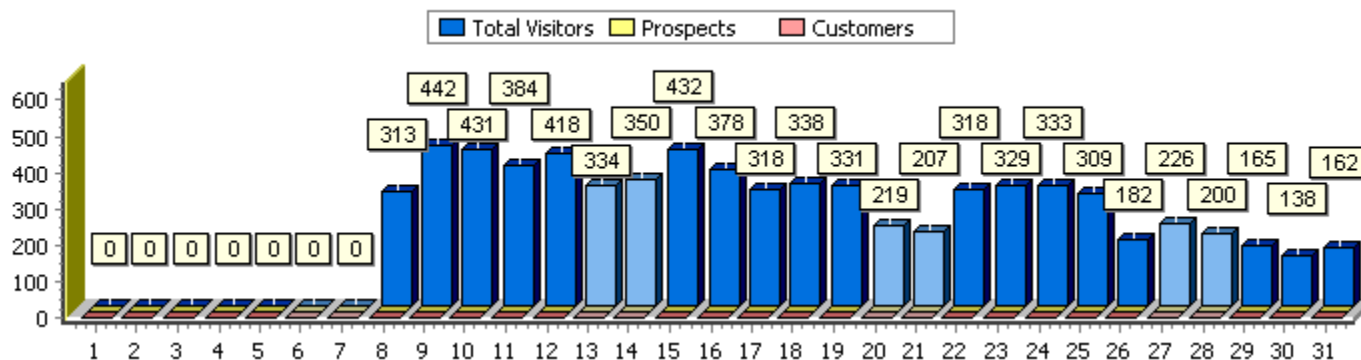

Reporting Period: Monday 01 October 2007 - Wednesday 31 October 2007
First Visit: Wednesday 31 October 2007
Last Visit: Wednesday 31 October 2007

Visitors Via Site Entry Alert
Google Free (Paid: No)

October Summary

Date	Total Visitors	New Visitors	Prospects	Customers	Page Views	Cost	Revenue
01 Oct 2007 Mon	0	0	0	0	0	.00	.00
02 Oct 2007 Tue	0	0	0	0	0	.00	.00
03 Oct 2007 Wed	0	0	0	0	0	.00	.00
04 Oct 2007 Thu	0	0	0	0	0	.00	.00
05 Oct 2007 Fri	0	0	0	0	0	.00	.00
06 Oct 2007 Sat	0	0	0	0	0	.00	.00
07 Oct 2007 Sun	0	0	0	0	0	.00	.00
08 Oct 2007 Mon	313	165	0	0	1430	.00	.00
09 Oct 2007 Tue	442	235	0	0	1504	.00	.00
10 Oct 2007 Wed	431	222	0	0	1350	.00	.00
11 Oct 2007 Thu	384	173	0	0	1250	.00	.00
12 Oct 2007 Fri	418	173	0	0	1891	.00	.00
13 Oct 2007 Sat	334	158	0	0	1221	.00	.00
14 Oct 2007 Sun	350	139	0	0	1094	.00	.00
15 Oct 2007 Mon	432	145	0	0	1146	.00	.00
16 Oct 2007 Tue	378	173	0	0	1083	.00	.00
17 Oct 2007 Wed	318	151	0	0	919	.00	.00
18 Oct 2007 Thu	338	162	0	0	1245	.00	.00
19 Oct 2007 Fri	331	161	0	0	1631	.00	.00
20 Oct 2007 Sat	219	113	0	0	1414	.00	.00
21 Oct 2007 Sun	207	116	0	0	1205	.00	.00
22 Oct 2007 Mon	318	162	0	0	1382	.00	.00
23 Oct 2007 Tue	329	144	0	0	6890	.00	.00
24 Oct 2007 Wed	333	154	0	0	3055	.00	.00
25 Oct 2007 Thu	309	135	0	0	1916	.00	.00
26 Oct 2007 Fri	182	100	0	0	2425	.00	.00
27 Oct 2007 Sat	226	121	0	0	1275	.00	.00
28 Oct 2007 Sun	200	111	0	0	24580	.00	.00
29 Oct 2007 Mon	165	96	0	0	1124	.00	.00
30 Oct 2007 Tue	138	85	0	0	1531	.00	.00
31 Oct 2007 Wed	162	100	0	0	1777	.00	.00
Totals	7257	3494	0	0	64338	.00	.00
	Ave 226	Ave 108	.0%	.0%	Ave 8.9