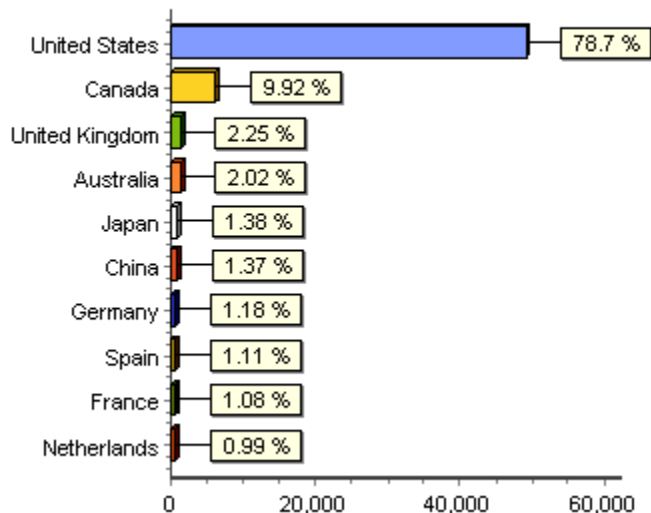

Reporting Period: Monday 01 October 2007 - Wednesday 31 October 2007
First Visit: Wednesday 31 October 2007
Last Visit: Wednesday 31 October 2007

Visitors Via Site Entry Alert
Default (All Visitors) (Paid: No)

Top 10 Countries