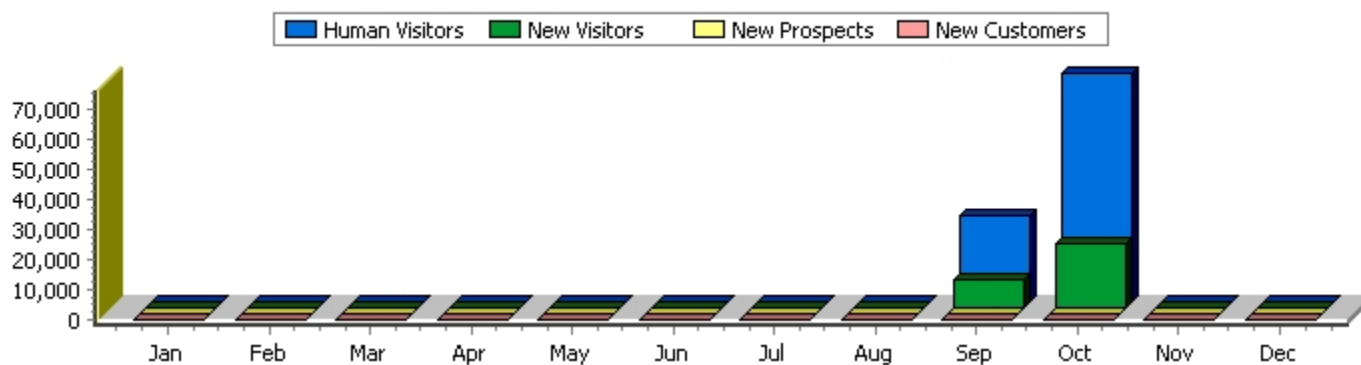

Reporting Period: Monday 01 October 2007 - Wednesday 31 October 2007  
 First Visit: Wednesday 31 October 2007  
 Last Visit: Wednesday 31 October 2007

2007 Summary

October Summary

Site Entry Alerts Summary

Name	Visits	New Visits	Prospects	% Of New	Customers	Chats	Ave Page Views	Ave Visit Time	Cost	Revenue
Default (All Visitors)	73230	17741		.0%			19.2	7:48	.00	.00
Google Free	7257	3494		.0%			8.9	3:25	.00	.00
Google Adwords				.0%				0:00	.00	.00
	<b>80487</b>	<b>21235</b>		<b>.0%</b>			<b>18.3</b>	<b>7:25</b>	<b>.00</b>	<b>.00</b>