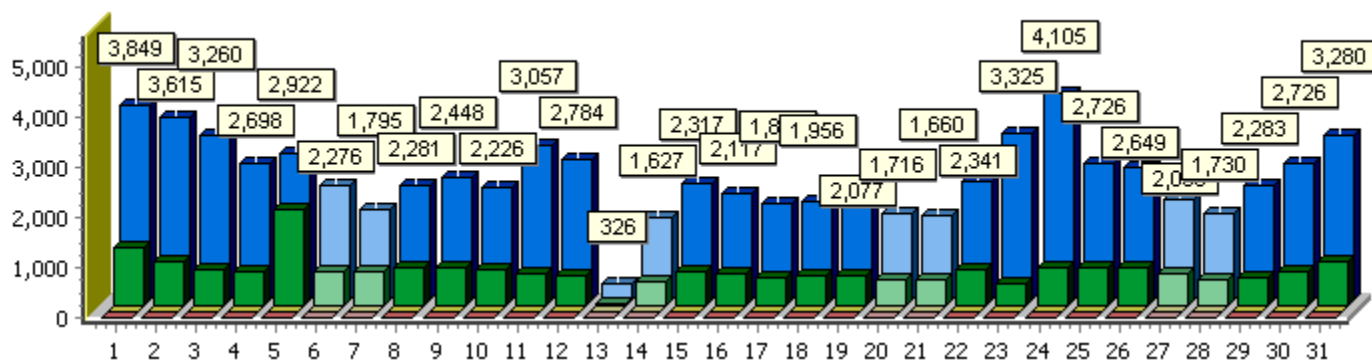

Reporting Period: Monday 01 October 2007 - Wednesday 31 October 2007  
 First Visit: Wednesday 31 October 2007  
 Last Visit: Wednesday 31 October 2007

2007 Summary

October Summary

Site Entry Alerts Summary

Name	Visits	New Visits	Prospects	% Of New	Customers	Chats	Ave Page Views	Ave Visit Time	Cost	Revenue
Default (All Visitors)	73230	17741		.0%			19.2	7:48	.00	.00
Google Free	7257	3494		.0%			8.9	3:25	.00	.00
Google Adwords				.0%				0:00	.00	.00
	<b>80487</b>	<b>21235</b>		<b>.0%</b>			<b>18.3</b>	<b>7:25</b>	<b>.00</b>	<b>.00</b>