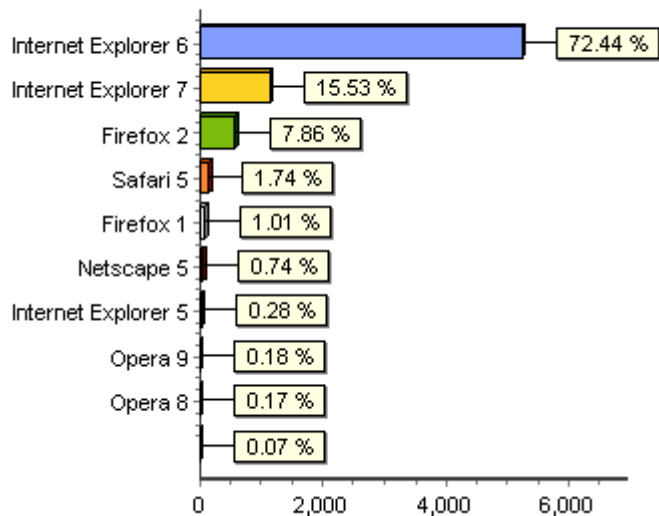

Reporting Period: Monday 01 October 2007 - Wednesday 31 October 2007  
 First Visit: Wednesday 31 October 2007  
 Last Visit: Wednesday 31 October 2007

Visitors Via Site Entry Alert  
 Google Free (Paid: No)

**Top 10 Countries**

**Top Regions Within United States**

**Top 10 Operating Systems**

**Top 10 Browsers**

**Time Of Day**

Reporting Period: Monday 01 October 2007 - Wednesday 31 October 2007  
 First Visit: Wednesday 31 October 2007  
 Last Visit: Wednesday 31 October 2007