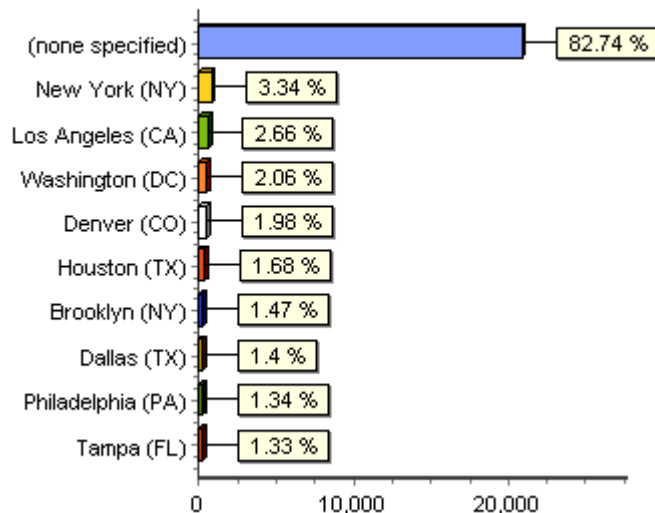

Top Regions Within United States