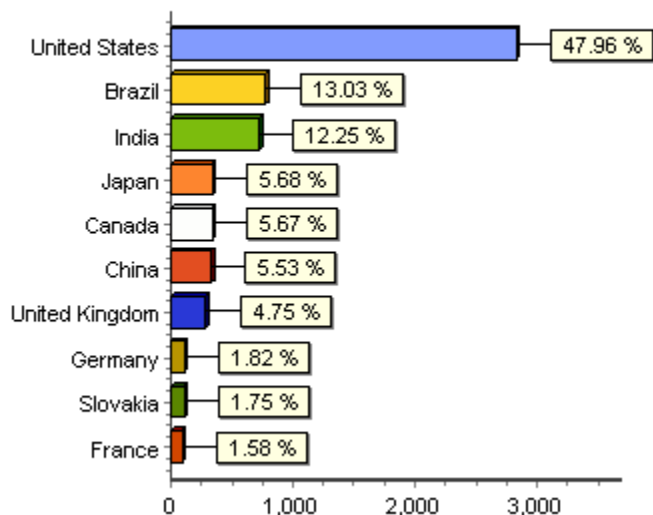

Reporting Period: Monday 01 October 2007 - Wednesday 31 October 2007
First Visit: Wednesday 31 October 2007
Last Visit: Wednesday 31 October 2007

Visitors Via Site Entry Alert
Google Free (Paid: No)

Top 10 Countries