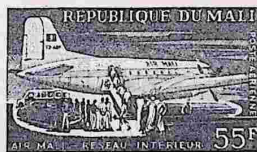

MALI

AIR POST STAMPS  
Unwatermarked  
1959

1960

Eagle  
200 F  
BLACK, BLUE, OCHRE  
GREEN, BROWN  
AND DEEP CARMINE

Gonolek  
500 F  
BLACK, BLUE  
YELLOW AND  
DEEP CARMINE

# MALI

AIR POST STAMPS

Unwatermarked

1961

1961

1963

1963

200 F  
SEPIA,  
ORANGE BROWN,  
ORANGE AND  
VERMILION