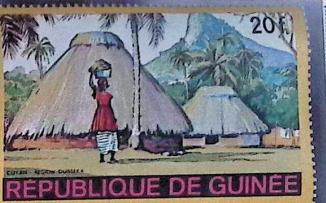

GUINEA

Unwatermarked

1968