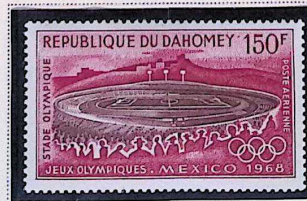

AIR POST STAMPS

Unwatermarked

1968

1968

1968

REPUBLIQUE DU TCHAD

* 20143

* 15175