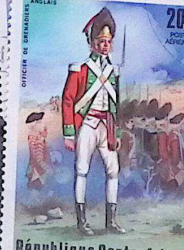

CENTRAL AFRICAN REPUBLIC

Unwatermarked

1959-60

1960

1960-61

2 F
DARK GREEN
AND BROWN

29. 7. 1981.

CENTRAL AFRICAN REPUBLIC