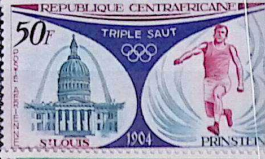

CENTRAL AFRICAN REPUBLIC

Unwatermarked

1959-60

1960

1960-61

2 F
DARK GREEN
AND BROWN

29. 7. 1981.

CENTRAL AFRICAN REPUBLIC