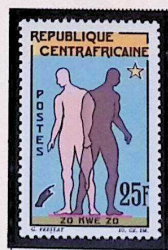

CENTRAL AFRICAN REPUBLIC

Unwatermarked
1963

1964