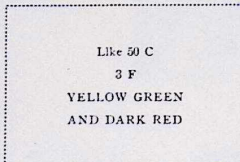

CENTRAL AFRICAN REPUBLIC

Unwatermarked

1959-60

1960

1960-61

2 F
DARK GREEN
AND BROWN

29. 7. 1981.

CENTRAL AFRICAN REPUBLIC