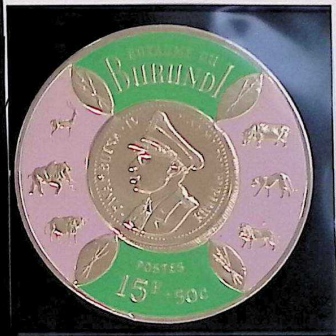

BURUNDI

SEMI-POSTAL STAMPS

Unwatermarked

1965