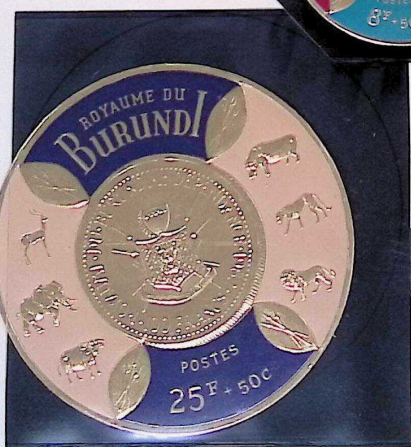

BURUNDI

SEMI-POSTAL STAMPS

Unwatermarked

1965